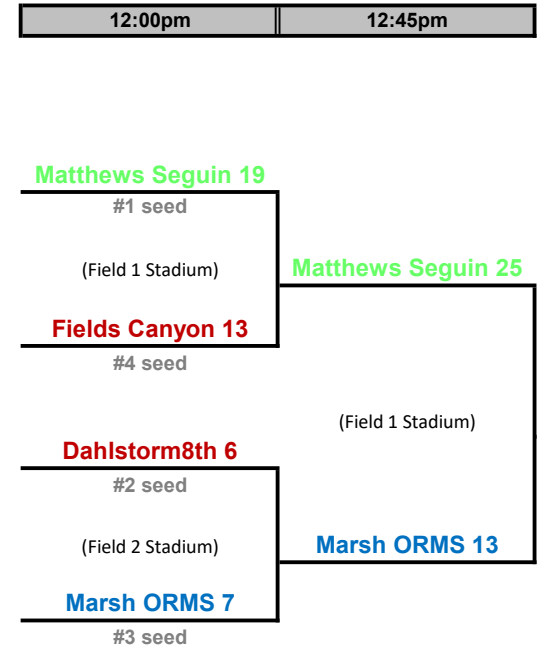

## 8th Grade Pool Play

Please arrive 30 minutes prior to your game time...it is possible that we will be running games ahead of schedule

	8:00am	8:45am	9:30am	10:15am	11:00am
<b>Pool 1</b> Matthews Seguin Redding NBMS Smith Churchill		Redding NBMS 13 vs Smith Churchill 0 (Field 1 Stadium)	Matthews Seguin 27 vs Redding NBMS 0 (Field 1 Stadium)		Matthews Seguin 26 vs Smith Churchill 0 (Field 1 Stadium)
<b>Pool 2</b> Fields Canyon Marsh ORMS Trost Seguin		Trost Seguin 0 vs Marsh ORMS 19 (Field 2 Stadium)	Fields Canyon 16 vs Marsh ORMS 20 (Field 2 Stadium)		Trost Seguin 12 vs Fields Canyon 26 (Field 2 Stadium)
<b>Pool 3</b> Dahlstorm8th Rizk ORMS Grey Churchill Beutow Canyon			Dahlstorm8th 20 vs Grey Churchill 8 (Field 1 Stadium)		Dahlstorm8th 24 vs Beutow Canyon 6 (Field 1 Stadium)
			Rizk ORMS 0 vs Beutow Canyon 18 (Field 2 Stadium)		Rizk ORMS 27 vs Grey Churchill 6 (Field 2 Stadium)

\*\* Top 4 teams will be reseeded after pool play